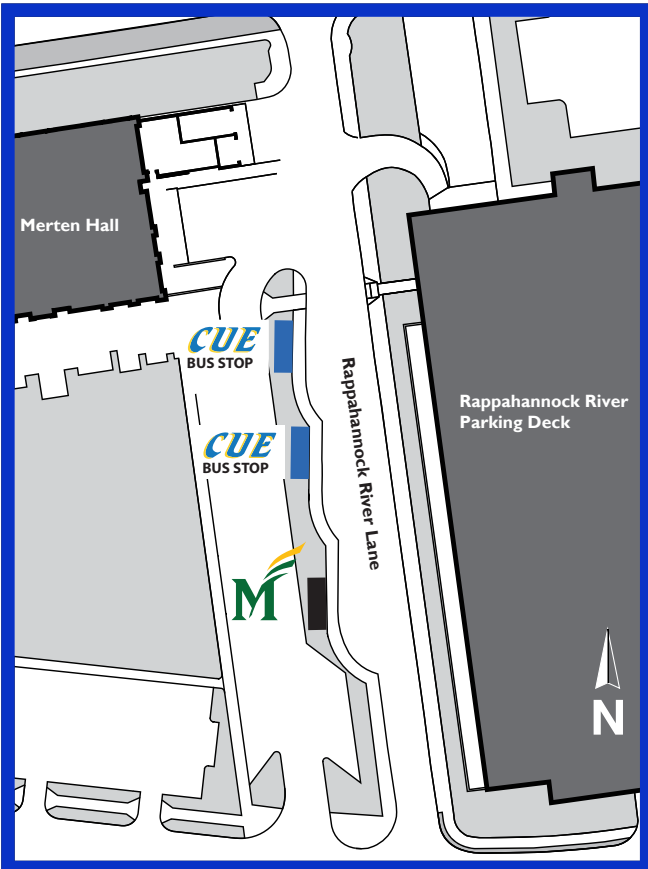

GREEN 2	GOLD 1	GOLD 2	GREEN 1	GREEN 2	GREEN 1	GOLD 2	GOLD 1	GREEN 2	GOLD 1	GOLD 2	GREEN 1	GREEN 2	GOLD 2	GREEN 1	GOLD 1	GOLD 2	GOLD 1	GREEN 1	GREEN 2	GOLD 2	GREEN 1	GOLD 1	
Chain Bridge Rd & Main St	10:54am				11:25am								12:33pm											
University Dr & Main St		11:07am		11:11am	11:41am		11:46am	12:02pm	12:13pm		12:19pm		12:49pm	12:52pm		1:19pm	1:27pm				1:41pm		1:57pm	1:58pm
MASON	11:00am	11:13am	11:14am	11:17am	11:31am	11:47am	11:48am	11:52am	12:08pm	12:19pm	12:19pm	12:25pm	12:39pm	12:53pm	12:55pm	12:58pm	1:24pm	1:26pm	1:33pm	1:47pm	1:58pm	2:03pm	2:04pm	
University Dr & Main St	11:06am		11:19am		11:37am		11:53am		12:14pm		12:24pm		12:45pm	12:58pm		1:29pm					1:53pm	2:03pm		
Chain Bridge Rd & Main St				11:23am		11:53am					12:31pm			1:01pm					1:39pm				2:09pm	

Shorten your CUE Bus wait time by using NextBus for real-time arrival info. Download for free on IOS or Android or visit www.NextBus.com

Fares

FREE for all Mason students, faculty and staff presenting a proper Mason ID.

Service for Persons with Disabilities

All CUE buses are wheel-chair accessible. Specialized transportation services for individuals who are unable to use the CUE Bus because of a disability are provided through the CITY WHEELS (703-385-7859 (TTY 711)) and METRO ACCESS (301-562-5360) programs. For more information visit our website at www.cuebus.org

Find out where you are and where you need to go. Stay connected with the MOBILE MASON app. Visit gettheapp.gmu.edu

FAIRFAX CAMPUS