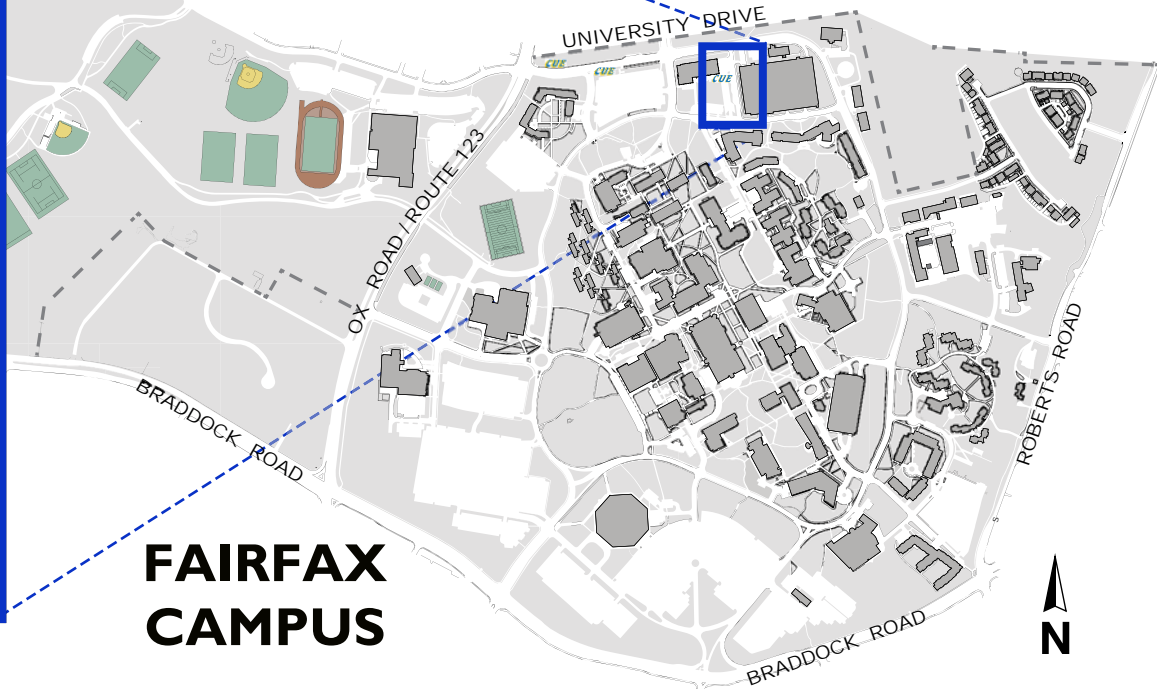

Where to eat in Downtown Fairfax and how to get there!

Downtown Fairfax Dining

Downtown Fairfax is closer than you think!

Did you know Downtown Fairfax offers a wide selection of places to eat less than one mile from George Mason University? That's a 15 minute walk, 5 minute bike ride or 3 stops on the CUE bus, which is FREE with your Mason ID.

Downtown

- | | |
|------------------------|-----------------------------|
| 1. Al-Maza | 9. Hard Times Cafe** |
| 2. Auld Shebeen | 10. Havabite Eatery |
| 3. Bellissimo | 11. Le Mediterranean Bistro |
| 4. Carribean Corner | 12. Sisters Thai |
| 5. Courtside Thai | 13. The Old Fire Station #3 |
| 6. Choices by Shawn | 14. Victoria's Cakery, Inc |
| 7. De Clieu | 15. Villa Mozart |
| 8. Eastwind Restaurant | 16. Woody's Ice Cream |

* accepts Mason Money
 ** offers Mason discount

MAP KEY

- CUE Bus GOLD Line
- CUE Bus GREEN Line

- Bus Stop
- Bike Rack
- Public Parking
- Weekend / Evening Parking

CUE Bus Weekday Schedules

	GREEN 2	GOLD 1	GOLD 2	GREEN 1	GREEN 2	GREEN 1	GOLD 2	GOLD 1	GREEN 2	GOLD 1	GOLD 2	GREEN 1	GREEN 2	GOLD 2	GREEN 1	GOLD 1	GOLD 2	GOLD 1	GREEN 1	GREEN 2	GOLD 2	GREEN 1	GOLD 1	
Chain Bridge Rd & Main St	10:54am				11:25am								12:33pm											
University Dr & Main St		11:07am		11:11am	11:41am		11:46am	12:02pm	12:13pm		12:19pm		12:49pm	12:52pm		1:19pm	1:27pm				1:41pm		1:57pm	1:58pm
MASON	11:00am	11:13am	11:14am	11:17am	11:31am	11:47am	11:48am	11:52am	12:08pm	12:19pm	12:19pm	12:25pm	12:39pm	12:53pm	12:55pm	12:58pm	1:24pm	1:26pm	1:33pm	1:47pm	1:58pm	2:03pm	2:04pm	
University Dr & Main St	11:06am		11:19am		11:37am		11:53am		12:14pm		12:24pm		12:45pm	12:58pm		1:29pm					1:53pm	2:03pm		
Chain Bridge Rd & Main St				11:23am		11:53am					12:31pm			1:01pm					1:39pm				2:09pm	

Find out where you are and where you need to go. Stay connected with the MOBILE MASON app. Visit gettheapp.gmu.edu

FAIRFAX CAMPUS