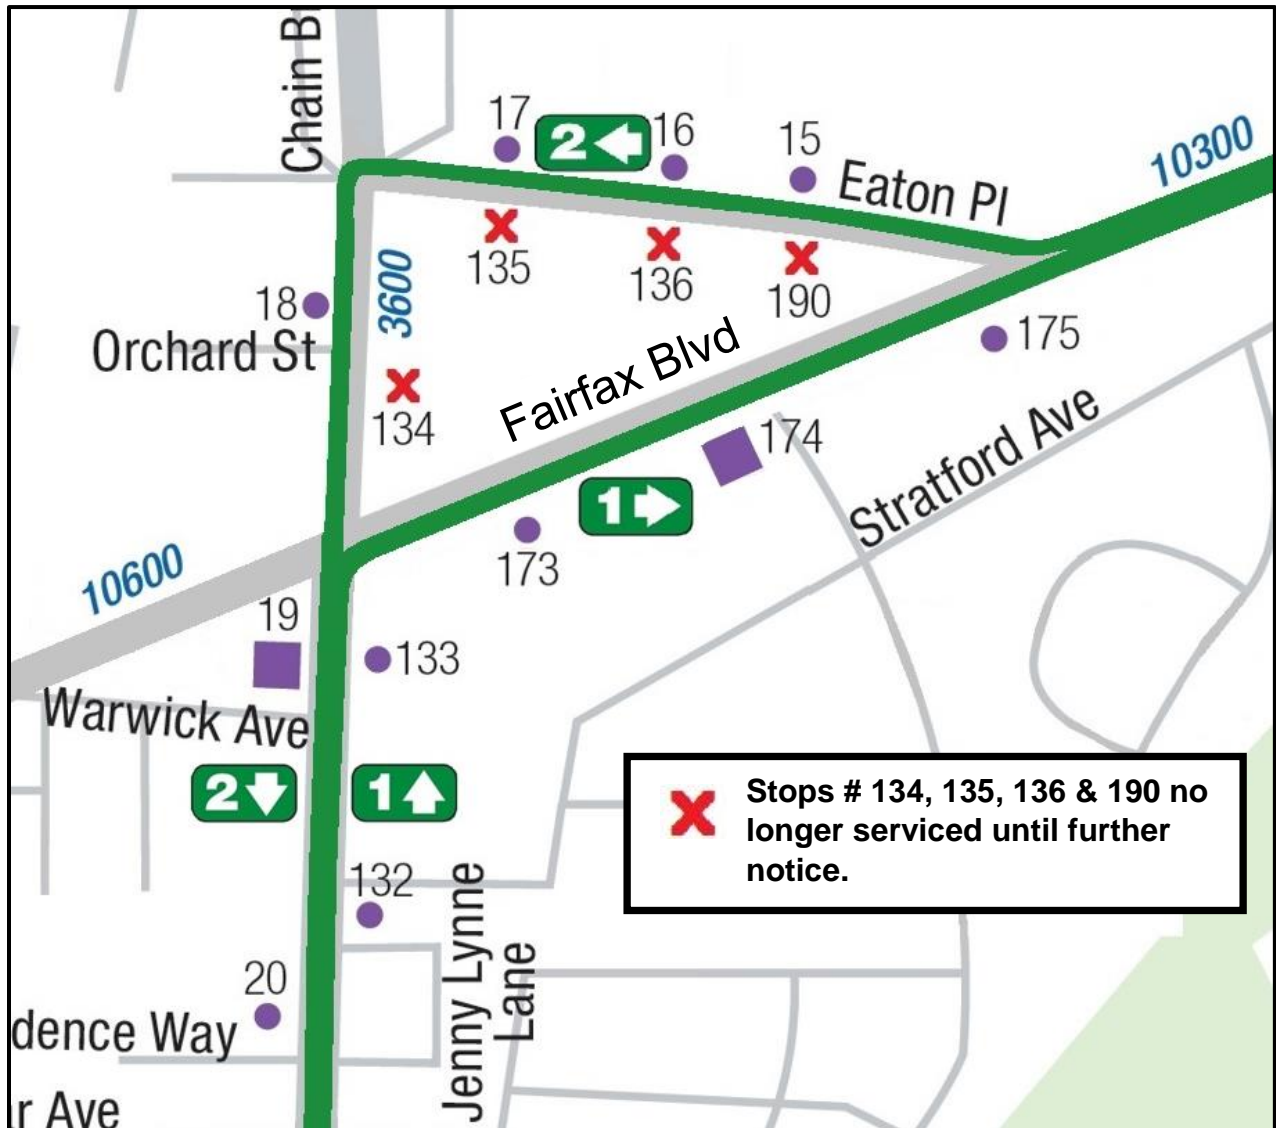

PUBLIC NOTICE

CUE GREEN 1 Bus Stop Closures

Beginning January 18, 2017 CUE Green 1 stops **134, 135, 136 & 190** on northbound Chain Bridge Road and eastbound Eaton Place will be closed for approximately 1 year during the construction of the Northfax intersection improvements. Riders are encouraged to use stops **173, 174, & 175** on Fairfax Boulevard where the Green 1 route will be detoured. Westbound Eaton Place stops will not be impacted. Gold 1, Gold 2 and Green 2 routes will also not be impacted.

Download the NextBus app on your smartphone for real time bus arrival and departure information or call (703) 385-7859 with any questions.