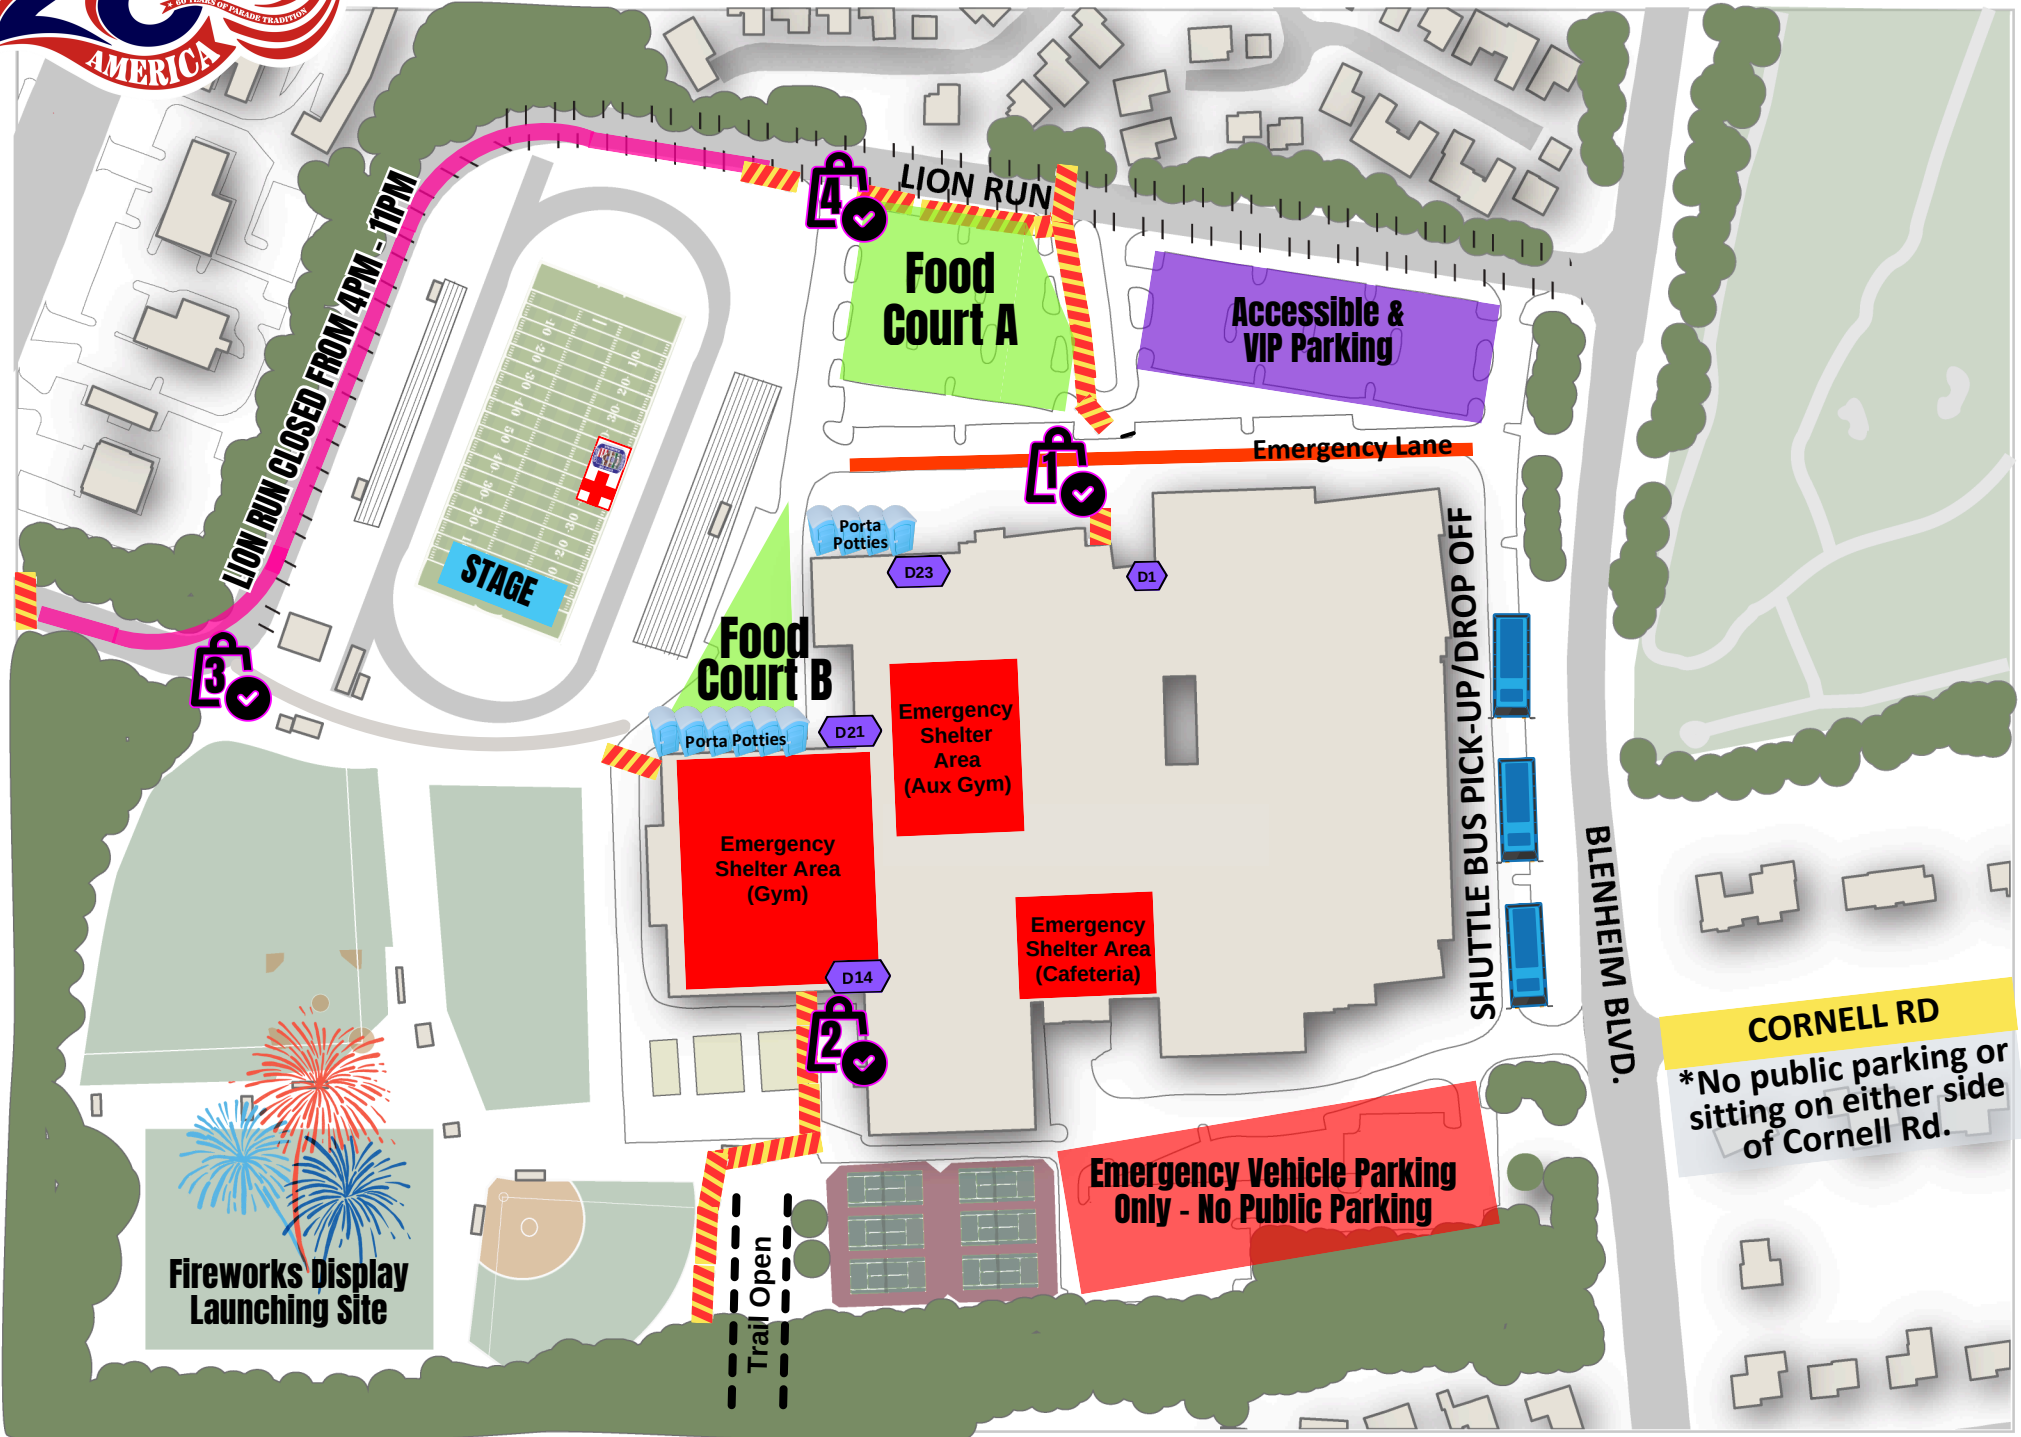

# 2026 EVENING SHOW- PUBLIC MAP

**\*No public parking or sitting on either side of Cornell Rd.**